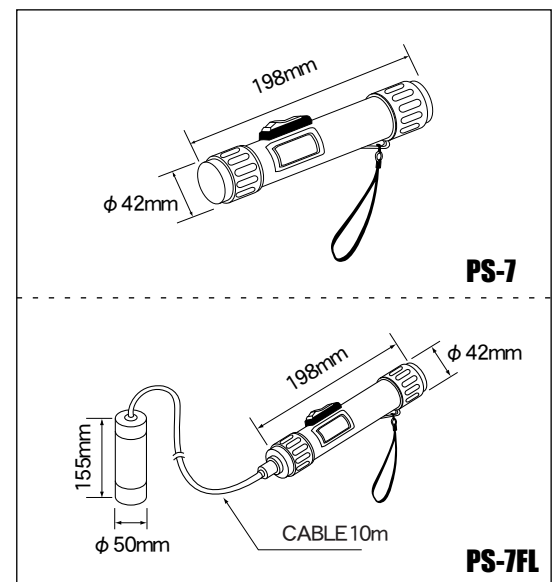

DIMENSIONS

Specifications are subject to change without notice.

Dealer

HONDEX is trade name of
HONDA ELECTRONICS CO.,LTD.
20 Oyamazuka,Oiwacho,
Toyohashi,Aichi,Japan 441-3193
TEL:81-532-41-2512
FAX:81-532-41-4441
<http://www.hondex.co.jp>

2009.9.7